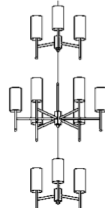

• 12arm:
dia950
xh2000mm

Download
detailed
Product
information
from our
website.