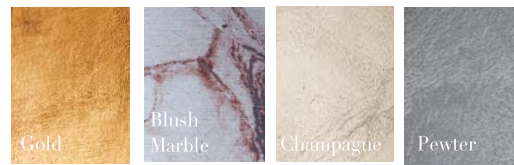

Gilded Finishes

## General:

Colourways available:

- Pewter
- Gold
- Champagne
- Multi - Pewter, Champagne and Blush Marble

All measurements and weights are approximate - our products are hand crafted so there will be some variation.