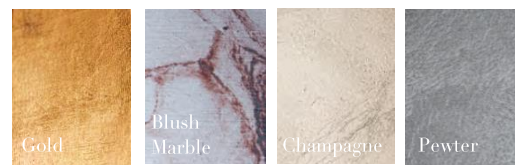

Gilded Finishes

GILDED MOTH WALL DÉCOR ACCESSORIES

Model Number — TL-MOTHWH; TL-MOTHECL

Width	Height	Depth	Total number of moths	
Gilded Moth Décor Whisper Set – TL-MOTHWH				
15"	33"	2"	7 x moths total - 4 x large 3 x small	
Gilded Moth Décor Eclipse Set – TL-MOTHECL				
25 ¾"	46 ½"	2"	15 x moths total - 7 x large 8 x small	

General:

Colourways available:

- Pewter
- Gold
- Champagne
- Multi – Pewter, Champagne and Blush Marble

All measurements and weights are approximate - our products are hand crafted so there will be some variation.

Please note that the finishes are hand gilded and there might be slight variations from the product photography.

Attach to the wall with easy-to-use adhesive pad. Use free-form to your own design or place with the help of the template provided.