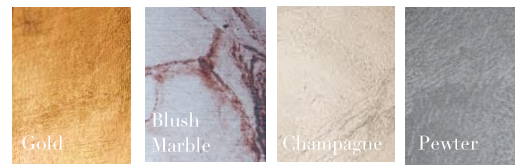

Gilded Finishes

GILDED MOTH WALL DÉCOR ACCESSORIES

Model Number — TL-MOTHWH; TL-MOTHECL

Width	Height	Depth	Total number of moths	
Gilded Moth Décor Whisper Set – TL-MOTHWH				
380mm	840mm	50mm	7 x moths total - 4 x large 3 x small	
Gilded Moth Décor Eclipse Set – TL-MOTHECL				
650mm	1180mm	50mm	15 x moths total - 7 x large 8 x small	

General:

Colourways available:

- Pewter
- Gold
- Champagne
- Multi – Pewter, Champagne and Blush Marble

All measurements and weights are approximate - our products are hand crafted so there will be some variation.

Please note that the finishes are hand gilded and there might be slight variations from the product photography.

Attach to the wall with easy-to-use adhesive pad. Use free-form to your own design or place with the help of the template provided.