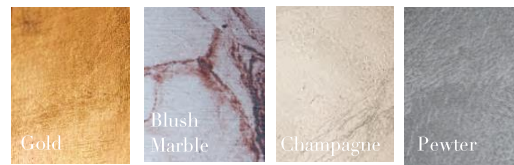

Gilded Finishes

GILDED MOTH WALL DÉCOR ACCESSORIES

Model Number — TL-MOTHWH; TL-MOTHECL

Width	Height	Depth	Total number of moths	
Gilded Moth Décor Whisper Set – TL-MOTHWH				
380mm	840mm	50mm	7 x moths total - 4 x large 3 x small	
Gilded Moth Décor Eclipse Set – TL-MOTHECL				
770mm	1370mm	50mm	15 x moths total - 7 x large 8 x small	

General:

Colourways available:

- Pewter
- Gold
- Champagne
- Multi – Pewter, Champagne and Blush
Marble

All measurements and weights are approximate - our products are hand crafted so there will be some variation.