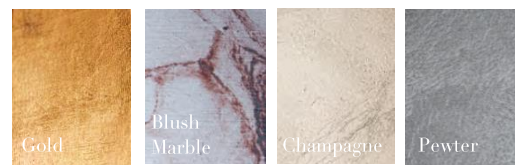

Gilded Finishes

GILDED MOTH WALL DÉCOR ACCESSORIES

Model Number — TL-MOTHWH; TL-MOTHECL

Width	Height	Depth	Total number of moths	
Gilded Moth Décor Whisper Set – TL-MOTHWH				
380mm	840mm	50mm	7 x moths total - 4 x large 3 x small	
Gilded Moth Décor Eclipse Set – TL-MOTHECL				
770mm	1370mm	50mm	15 x moths total - 7 x large 8 x small	

General:

Colourways available:

- Pewter
- Gold
- Champagne
- Multi – Pewter, Champagne and Blush Marble

All measurements and weights are approximate - our products are hand crafted so there will be some variation.

Please note that the finishes are hand gilded and there might be slight variations from the product photography.

Attach to the wall with easy-to-use adhesive pad. Use free-form to your own design or place with the help of the template provided.