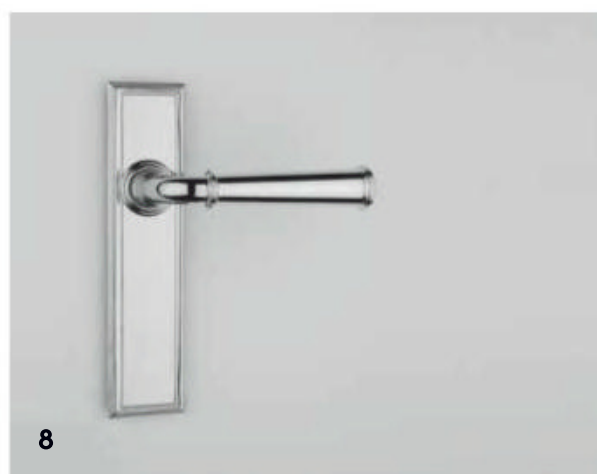

BUYERS' MARKET

When it comes to updating your home and lifestyle, only the best will do – so here's a round-up of the latest and greatest products out there

1 COCO REPUBLIC The 'Amsterdam' bar cabinet from Coco Republic is the must-have accessory for entertaining at home this summer. So much more than a storage unit, a bar cabinet is also a reflection of your personality and ability to entertain. cocorepublic.com.au
2 FANULI The 'Gregory' bed is a contemporary design with a bold personality and exquisite proportions. The sophisticated craftsmanship is highlighted in the leather detailing around the frame, while the generously padded headboard ensures consistently comfortable support. fanuli.com.au
3 DOMAYNE The uber-chic 'Ashley' dining chair's soft curves and supple upholstery make a classy combination. Exclusive to Domayne, the 'Ashley' comes in two upholstery colours: black or rust. RRP \$299. domayne.com.au
4 STUDIO GALLERY *I've Really Just Started Having Such a Great Time*, 2020, 183 x 143cm, acrylic and oil stick on canvas by Katie Eraser is framed in white. \$7900. studiogallerymelbourne.com.au
5 SIGNORINO Anthology is a collection of ceramic stone tiles referencing the extraordinary natural elements of marble and stone. The results? Five new and original organic mineral looks priced from \$70/sqm. signorino.com.au
6 THE MONTAUK LIGHTING CO. The striking 'Aureol' sconce from UK studio Tigermoth Lighting features a bronze frame that holds a perfect setting of two contemporary hand-gilded discs available in five exquisite finishes and topped with a stunning silk shade. RRP \$3410. montauklightingco.com
7 SNB STONE Infinity Porcelain offers the elegance and sophistication of natural stone combined with the benefits of high-performance, environmentally friendly and sustainable porcelain. RRP from \$199/sqm. snb-stone.com
8 GREGORY CROXFORD LIVING Frank Allart's 'Traditional' lever handle on plate is a modern classic design of pure elegance. Frank Allart has been manufacturing luxury hardware for more than 100 years in Birmingham, England. \$1032/pair. gregorycroxfordliving.com.au
9 PORTER'S PAINTS With colours designed to stand alone or scheme elegantly together, Porter's Paints new Capsule Collection adds character and complexity to any interior or exterior. Now available at Bunnings. RRP \$84/2L. porterspains.com