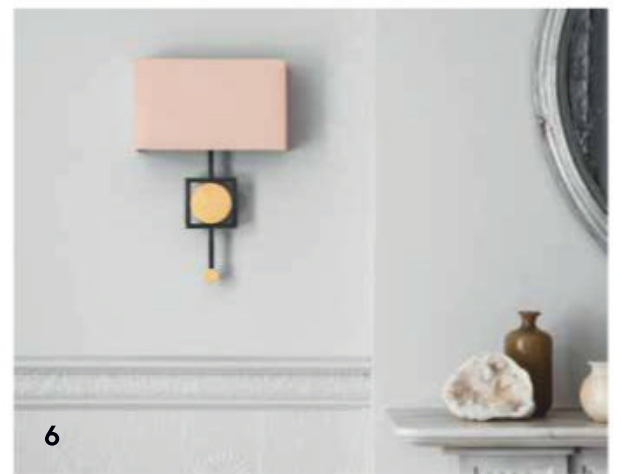

BUYERS' MARKET

When it comes to updating your home and lifestyle, only the best will do – so here's a round-up of the latest and greatest products out there

1 COCO REPUBLIC The 'Amsterdam' bar cabinet from Coco Republic is the must-have accessory for entertaining at home this summer. So much more than a storage unit, a bar cabinet is also a reflection of your personality and ability to entertain. cocorepublic.com.au
2 FANULI The 'Gregory' bed is a contemporary design with a bold personality and exquisite proportions. The sophisticated craftsmanship is highlighted in the leather detailing around the frame, while the generously padded headboard ensures consistently comfortable support. fanuli.com.au
3 DOMAYNE The uber-chic 'Ashley' dining chair's soft curves and supple upholstery make a classy combination. Exclusive to Domayne, the 'Ashley' comes in two upholstery colours: black or rust. RRP \$299. domayne.com.au
4 STUDIO GALLERY *I've Really Just Started Having Such a Great Time*, 2020, 183 x 143cm, acrylic and oil stick on canvas by Katie Eraser is framed in white. \$7900. studiogallerymelbourne.com.au
5 SIGNORINO Anthology is a collection of ceramic stone tiles referencing the extraordinary natural elements of marble and stone. The results? Five new and original organic mineral looks priced from \$70/sqm. signorino.com.au
6 THE MONTAUK LIGHTING CO. The striking 'Aureol' sconce from UK studio Tigermoth Lighting features a bronze frame that holds a perfect setting of two contemporary hand-gilded discs available in five exquisite finishes and topped with a stunning silk shade. RRP \$3410. montauklightingco.com
7 SNB STONE Infinity Porcelain offers the elegance and sophistication of natural stone combined with the benefits of high-performance, environmentally friendly and sustainable porcelain. RRP from \$199/sqm. snb-stone.com
8 GREGORY CROXFORD LIVING Frank Allart's 'Traditional' lever handle on plate is a modern classic design of pure elegance. Frank Allart has been manufacturing luxury hardware for more than 100 years in Birmingham, England. \$1032/pair. gregorycroxfordliving.com.au
9 PORTER'S PAINTS With colours designed to stand alone or scheme elegantly together, Porter's Paints new Capsule Collection adds character and complexity to any interior or exterior. Now available at Bunnings. RRP \$84/2L. porterspains.com