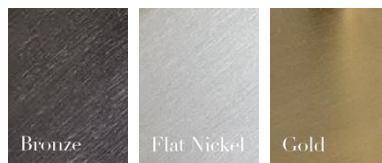

Crystal Colours

Chain Colours

Metalwork Finishes

LONG CHANDELIER

Model Number – TL-UL-LONG

Diameter	Max. Hanging Height	Min. Hanging Height	Height Adjustability	Lamp Holders	Max Wattage	Weight	Ceiling Rose Dia.	
410 Long Chandelier (16" Dia.) - TL-UL-410LONG								
16 ¼"	65"	35 ½"	Adjustable on site	3 - E26	60W each	29lb	5 ¼" dia. x 1" depth	
510 Long Chandelier (20" Dia.) - TL-UL-510LONG								
20"	71"	41 ½"	Adjustable on site	6 - E26 (across 2 levels)	60W each	49lb	5 ¼" dia. x 1" depth	
710 Long Chandelier (28" Dia.) - TL-UL-710LONG								
28"	83 ½"	54"	Adjustable on site	9 - E26 (across 2 levels)	60W each	82lb	5 ¼" dia. x 1" depth	